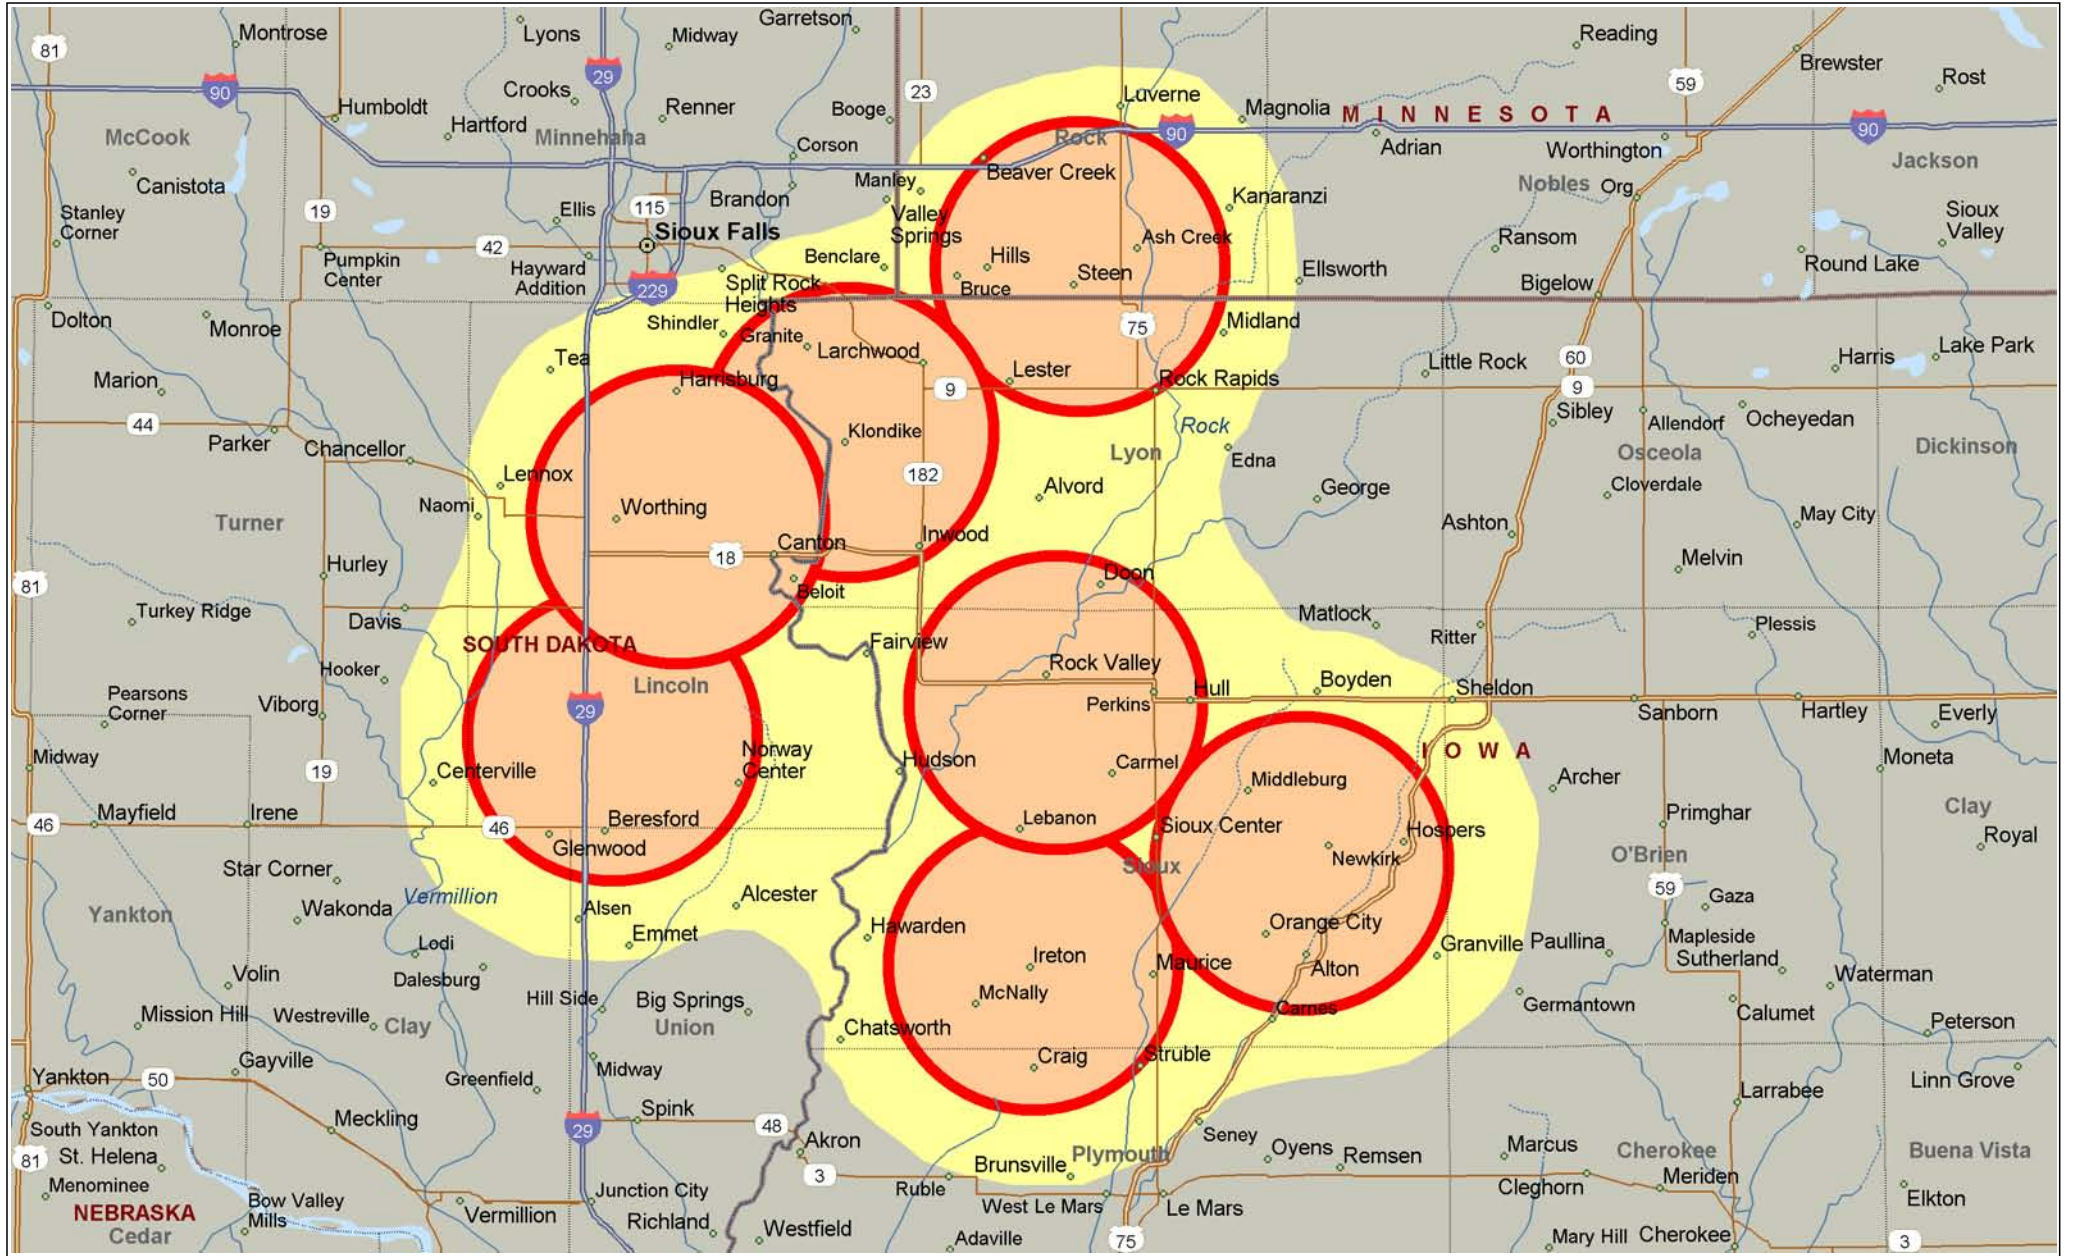

map3 - updated

Copyright © and (P) 1988–2008 Microsoft Corporation and/or its suppliers. All rights reserved. <http://www.microsoft.com/mappoint/>
Certain mapping and direction data © 2008 NAVTEQ. All rights reserved. The Data for areas of Canada includes information taken with permission from Canadian authorities, including: © Her Majesty the Queen in Right of Canada, © Queen's Printer for Ontario. NAVTEQ and NAVTEQ ON BOARD are trademarks of NAVTEQ. © 2008 Tele Atlas North America, Inc. All rights reserved. Tele Atlas and Tele Atlas North America are trademarks of Tele Atlas, Inc. © 2008 by Applied Geographic Systems. All rights reserved.